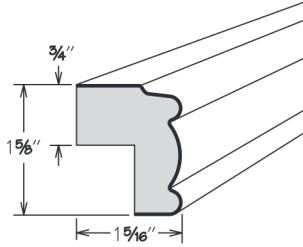

## Light Rail Molding

LIBRARY

SQUARE

SMALL TRADITIONAL

CLASSIC TRIM

INSET

- 94" long
- All finishes feature solid wood finished to match cabinet box exterior
- ILR8 and LBM8 may use SBIM8 or SIM8 as accent
- CLTM8 can be used as light rail molding (clearing required)
- Bold line indicates finished surfaces

**LIBRARY**

LBM8

**SQUARE**

SCLR8

**SMALL TRADITIONAL**

STLR8

**CLASSIC TRIM**

CLTM8