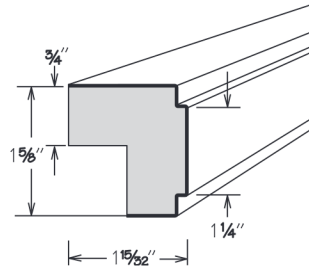

## Light Rail Molding

LIBRARY

SQUARE

SMALL TRADITIONAL

CLASSIC TRIM

INSET

- 94" long
- All finishes feature solid wood finished to match cabinet box exterior
- ILR8 and LBM8 may use SBIM8 or SIM8 as accent
- CLTM8 can be used as light rail molding (clearing required)
- Bold line indicates finished surfaces