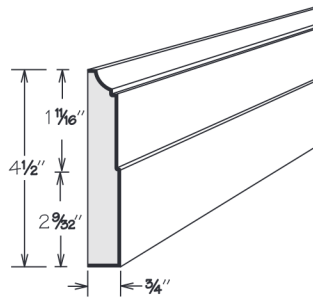

CLASSIC BASEBOARD

- 94" long
- Wood, Painted, and Duraform Breeze and Drift finishes feature solid wood finished to match cabinet box exterior
- Duraform Espresso, Harbor, Linen and Stone door styles:
  - » Feature Duraform textured wrapped MDF finished to match cabinet box exterior for OGP8
  - » Feature solid wood finished to match cabinet box exterior for CLBM8
- For use with furniture toe or top molding applications
- Bold line indicates finished surfaces

OGEE PILASTER

OGP8

CLASSIC BASEBOARD

CLBM8