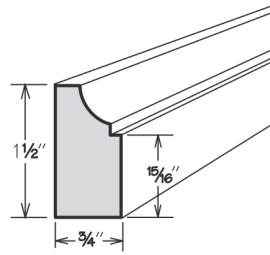

## Light Rail Molding

LIBRARY

SQUARE

SMALL TRADITIONAL

CLASSIC TRIM

INSET

- 94" long
- All finishes feature solid wood finished to match cabinet box exterior
- ILR8 and LBM8 may use SBIM8 or SIM8 as accent
- CLTM8 can be used as light rail molding (clearing required)
- Bold line indicates finished surfaces