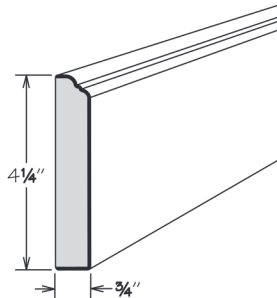

Base Molding

OGEE PILASTER