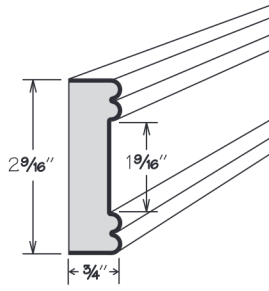

## Light Rail Molding

LIBRARY

SQUARE

SMALL TRADITIONAL

CLASSIC TRIM

INSET

- 94" long
- All finishes feature solid wood finished to match cabinet box exterior
- ILR8 and LBM8 may use SBIM8 or SIM8 as accent
- CLTM8 can be used as light rail molding (clearing required)
- Bold line indicates finished surfaces

**LIBRARY**

LBM8

**SQUARE**

SCLR8

**SMALL TRADITIONAL**

STLR8

**CLASSIC TRIM**

CLTM8