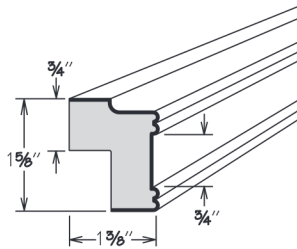

## Light Rail Molding

LIBRARY

SQUARE

SMALL TRADITIONAL

CLASSIC TRIM

INSET

- 94" long
- All finishes feature solid wood finished to match cabinet box exterior
- ILR8 and LBM8 may use SBIM8 or SIM8 as accent
- CLTM8 can be used as light rail molding (clearing required)
- Bold line indicates finished surfaces

**LIBRARY**

LBM8

**SQUARE**

SCLR8

**SMALL TRADITIONAL**

STLR8

**CLASSIC TRIM**

CLTM8